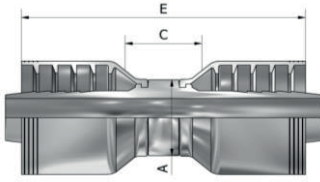

DN40J SERIES

152

| PART NUMBER | Products Description | | | | | | | | |
|-------------|----------------------|--------|------|-------------|------|----------------|------|--|--|
| | Hose In-Dia | Nipple | | Tail-Growth | | Overall length | | | |
| | | MM | Inch | MM | Inch | MM | Inch | | |
| | | A | | C | | E | | | |
| DN40J-06-06 | 3/8 | 17.5 | 0.69 | 23.2 | 0.91 | 70.9 | 2.79 | | |
| DN40J-08-08 | 1/2 | 21.0 | 0.83 | 25.2 | 0.99 | 86.0 | 3.39 | | |
| DN40J-10-10 | 5/8 | 25.0 | 0.98 | 29.2 | 1.15 | 92.2 | 3.63 | | |
| DN40J-12-12 | 3/4 | 28.0 | 1.10 | 25.6 | 1.01 | 98.3 | 3.87 | | |
| DN40J-16-16 | 1" | 34.0 | 1.34 | 32.2 | 1.27 | 119.9 | 4.72 | | |
| DN40J-20-20 | 1-1/4 | 45.0 | 1.77 | 40.4 | 1.59 | 125.4 | 4.94 | | |